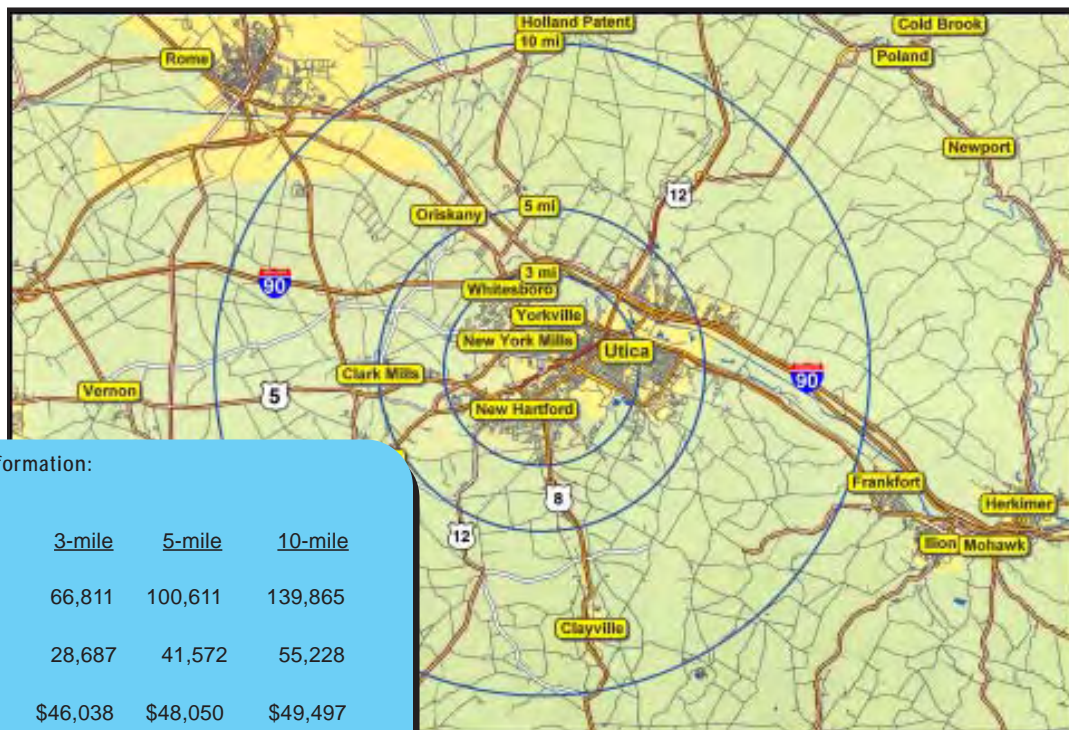

## Home Depot Plaza

- Located at the intersection of NYS Routes 12, 8, and 5 on French and Chenango roads, adjacent to the Utica Business Park, and having in excess of 37,400 cars passing daily.
- This site is also, conveniently, located within walking distance of St. Luke's and Faxton Hospitals and Utica College

**Demographical Information:  
2001 Estimates**

	3-mile	5-mile	10-mile
Total Population	66,811	100,611	139,865
Total Households	28,687	41,572	55,228
Avg. HH Income	\$46,038	\$48,050	\$49,497
Median HH Income	\$34,836	\$36,037	\$38,795